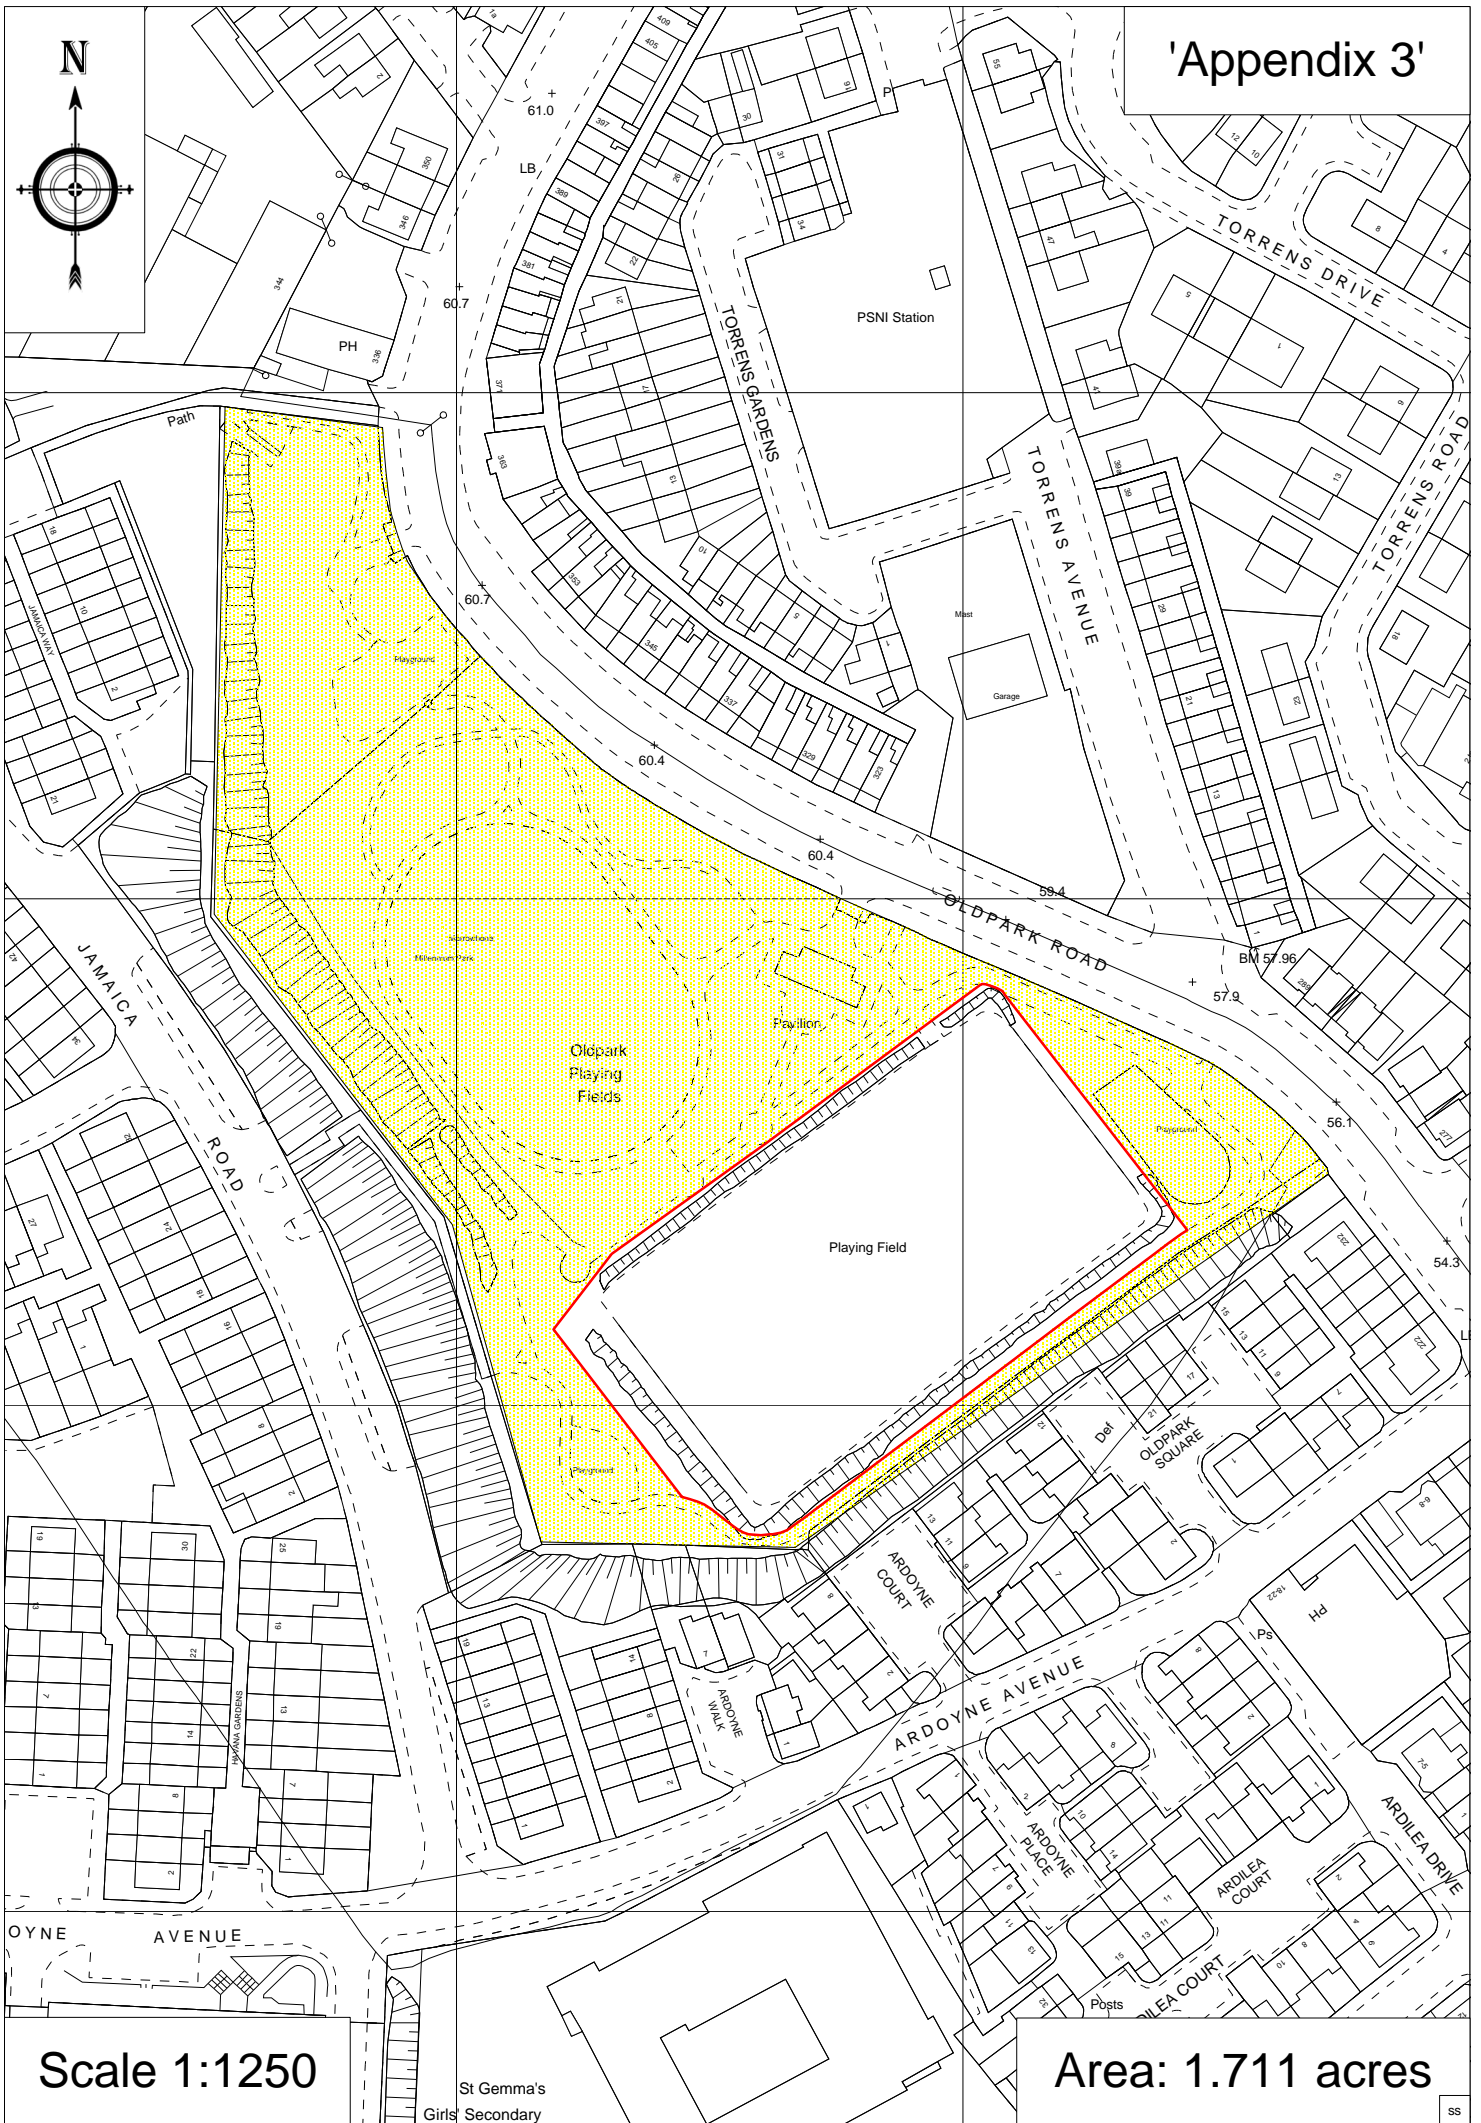

'Appendix 3'

Scale 1:1250

Area: 1.711 acres

St Gemma's  
Girls Secondary

SS